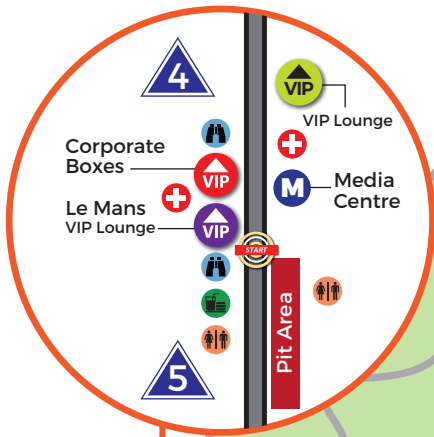

SIMOLA HILLCLIMB

SPECTATOR GUIDE

MAP LEGEND

- EMERGENCY HOLDING AREAS 1-6**
- START** Hillclimb Start
- Hillclimb Route**
- Hillclimb Finish**
- Pit Area**
- Public Parking Entry**
- Spectator Walkway**
- Public Parking Exit**
- Side Roads**
- Access Roads**
- Simola Gates**
- Ticket Gates**
- Viewing Areas**
- Toilets**
- Food & Drinks**
- Corporate Boxes**
- Le Mans VIP Lounge**
- The Piston Club**
- VIP Lounge**
- Turn 2 Grandstand**
- Shuttle Pick up/drop off**
- Media Centre**
- Gasoline Alley**
- First Aid**
- Disabled Viewing Area**
- Helipads**
- Corner Numbers 1-8**
- Numbered Parking Areas**
- Pit Priority Parking**

ACCESS AREAS

- VIP Zone 1** Corporate Box Wristband
- VIP Zone 2** VIP Lounge Wristband
- VIP Zone 3** Le Mans VIP Lounge Wristband
- VIP Zone 4** The Piston Club Wristband
- Zone 5 - Turn 2 Grandstand** Turn 2 Grandstand Wristband
- Zone 6 - Public** All Wristbands
- Zone 7 - Pit Access** Pit Access Wristband, Competitor Wristband, Media Wristband, All VIP Wristbands

- NO DOGS** are allowed at this event.
- The use of **DRONES** is strictly prohibited by the public.

WARNING: MOTORSPORT IS DANGEROUS

In view of the high speeds attained by the competitors, accidents can happen. The promoters and organisers of this race, meeting/event/competition cannot guarantee your safety. You are present at your own risk.

Shuttles run to and from Trotter Street, Knysna